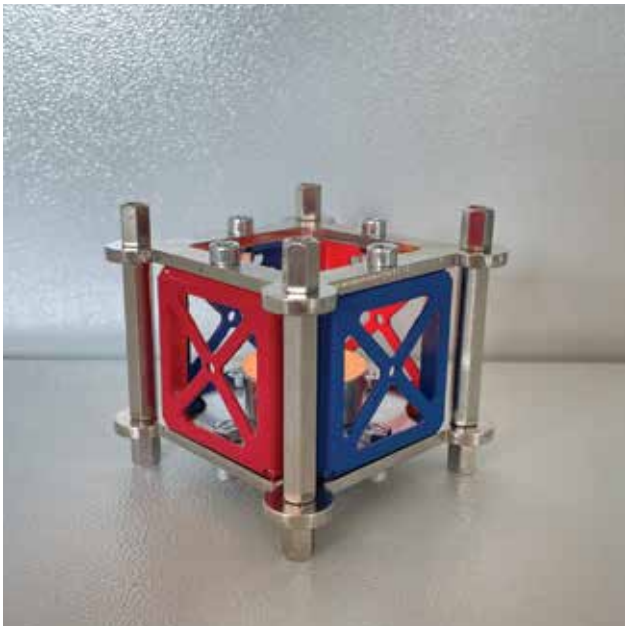

ABM Crane

A graphic header for 'ABM Castle' featuring a blue background with various geometric patterns in red, orange, green, and white. The text 'ABM Castle' is written in white, bold, sans-serif font across the bottom of the graphic.

ABM Castle

ABM Tower

ABM Spinner

ABM Transporter

ABM Solar Car

Abm candle place

Warmer

ABM Storage