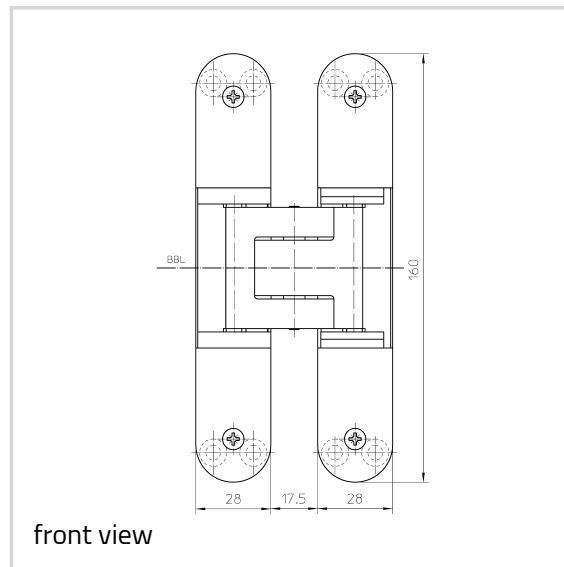

TECTUS - TE 340 3D

per door leaf (1 x 2 m), for detailed information please look at the chapter "technical information".

With an opening position of 180° the door may have to be fixed additionally.

Suitable for

Universal milling frame

Template 5 250693 5

Template 5 250694 5

step 1

step 2

Combinations

TE 340 3D FZ

TE 340 3D SZ

TE 340 3D ST

Function range

burglar resistance

fire resistance

smoke resistance

Item

Finish(es)	polished brassed (030)
OF-NR.	030
VPE	pack of 2
DIN	DIN right and left hand
Item No.	5 400605 0 03002
EAN	4015471106553

Finish(es)	polished nickelled (038)
OF-NR.	038
VPE	pack of 2
DIN	DIN right and left hand
Item No.	5 400605 0 03802
EAN	4015471106577

Finish(es)	RAL 9016 Traffic White