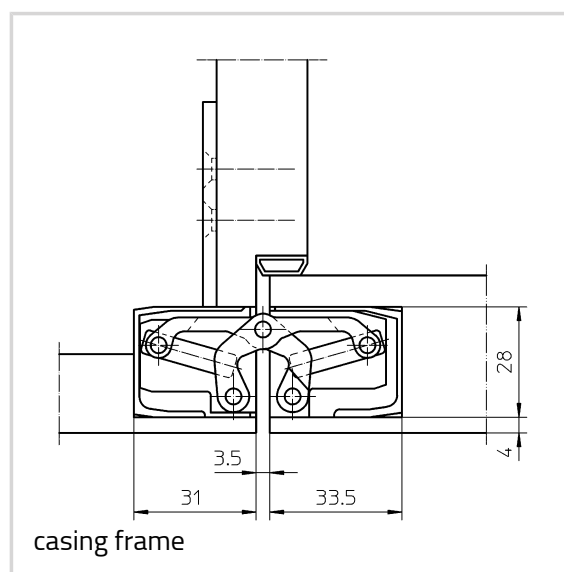

TECTUS - TE 340 3D

per door leaf (1 x 2 m), for detailed information please look at the chapter "technical information".

With an opening position of 180° the door may have to be fixed additionally.

Suitable for

Universal milling frame

Template 5 250693 5

Template 5 250694 5

step 1

step 2

Combinations

TE 340 3D FZ

TE 340 3D SZ

TE 340 3D ST

Function range

burglar resistance

fire resistance

smoke resistance

Item

Finish(es)	polished brassed (030)
OF-NR.	030
VPE	pack of 2
DIN	DIN right and left hand
Item No.	5 400605 0 03002
EAN	4015471106553

Finish(es)	polished nickelled (038)
OF-NR.	038
VPE	pack of 2
DIN	DIN right and left hand
Item No.	5 400605 0 03802
EAN	4015471106577

Finish(es)	RAL 9016 Traffic White