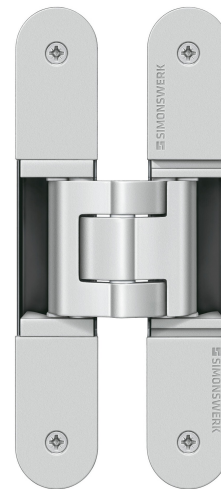

# TE 340 3D

for unrebated residential and heavy-duty doors

## Product features

- completely concealed hinge system
- for timber, steel or aluminium frames
- for unrebated residential and heavy-duty doors
- sideways closed hinge body for a homogeneous mortise appearance
- with comfortable 3D adjustment (side +/- 3,0 mm, height +/- 3,0 mm, compression +/- 1,0 mm)
- maintenance-free slide bearings