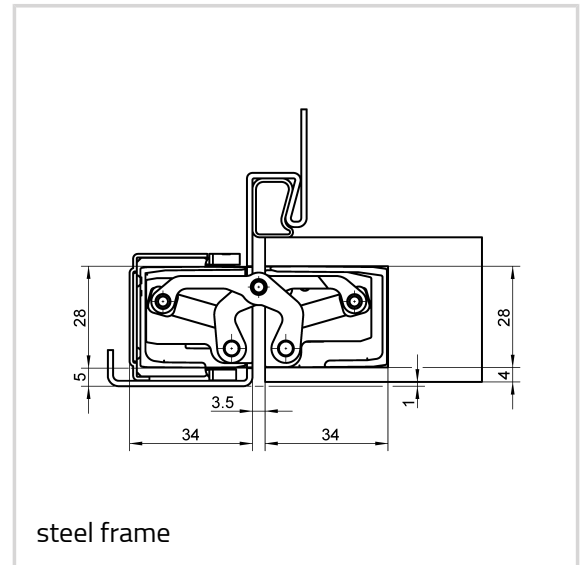

TECTUS - TE 340 3D

	(070)
OF-NR.	070
VPE	pack of 2
DIN	DIN right and left hand
Item No.	5 400605 0 07002
EAN	4015471106584

Finish(es)	RAL 9005 Matte Black (107)
OF-NR.	107
VPE	pack of 2
DIN	DIN right and left hand
Item No.	5 400605 0 10702
EAN	4015471106607

Finish(es)	Satin Chrome Look (F1) (124)
OF-NR.	124
VPE	pack of 2
DIN	DIN right and left hand
Item No.	5 400605 0 12402
EAN	4015471106614

Finish(es)	Satin Nickel Look (F2) (125)
OF-NR.	125
VPE	pack of 2
DIN	DIN right and left hand
Item No.	5 400605 0 12502
EAN	4015471106638

Finish(es)	Stainless Steel Look (SSL) (126)
OF-NR.	126
VPE	pack of 2
DIN	DIN right and left hand
Item No.	5 400605 0 12602
EAN	4015471106652

Finish(es)	Satin Nickel (144)
OF-NR.	144
VPE	pack of 2
DIN	DIN right and left hand
Item No.	5 400605 0 14402
EAN	4015471106669