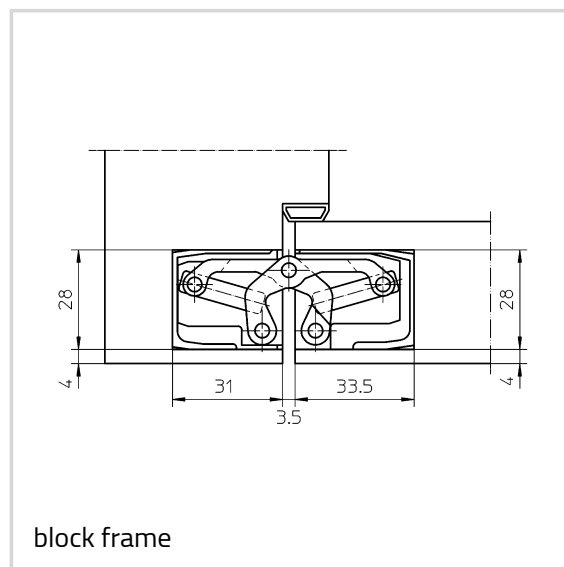

TECTUS - TE 340 3D

per door leaf (1 x 2 m), for detailed information please look at the chapter "technical information".

With an opening position of 180° the door may have to be fixed additionally.

Suitable for

Universal milling frame

Template 5 250693 5

Template 5 250694 5

step 1

step 2

Combinations

TE 340 3D FZ

TE 340 3D SZ

TE 340 3D ST

Function range

burglar resistance

fire resistance

smoke resistance

Item

Finish(es)	polished brassed (030)
OF-NR.	030
VPE	pack of 2
DIN	DIN right and left hand
Item No.	5 400605 0 03002
EAN	4015471106553

Finish(es)	polished nickelled (038)
OF-NR.	038
VPE	pack of 2
DIN	DIN right and left hand
Item No.	5 400605 0 03802
EAN	4015471106577

Finish(es)	RAL 9016 Traffic White