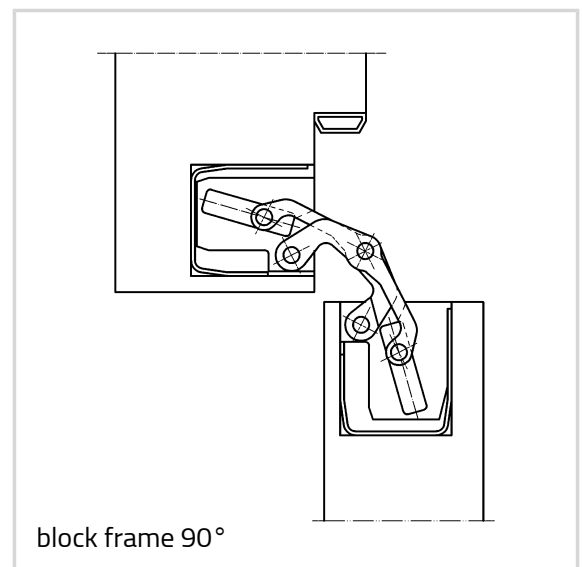

TECTUS - TE 340 3D

	(070)
OF-NR.	070
VPE	pack of 2
DIN	DIN right and left hand
Item No.	5 400605 0 07002
EAN	4015471106584

Finish(es)	RAL 9005 Matte Black (107)
OF-NR.	107
VPE	pack of 2
DIN	DIN right and left hand
Item No.	5 400605 0 10702
EAN	4015471106607

Finish(es)	Satin Chrome Look (F1) (124)
OF-NR.	124
VPE	pack of 2
DIN	DIN right and left hand
Item No.	5 400605 0 12402
EAN	4015471106614

Finish(es)	Satin Nickel Look (F2) (125)
OF-NR.	125
VPE	pack of 2
DIN	DIN right and left hand
Item No.	5 400605 0 12502
EAN	4015471106638

Finish(es)	Stainless Steel Look (SSL) (126)
OF-NR.	126
VPE	pack of 2
DIN	DIN right and left hand
Item No.	5 400605 0 12602
EAN	4015471106652

Finish(es)	Satin Nickel (144)
OF-NR.	144
VPE	pack of 2
DIN	DIN right and left hand
Item No.	5 400605 0 14402
EAN	4015471106669