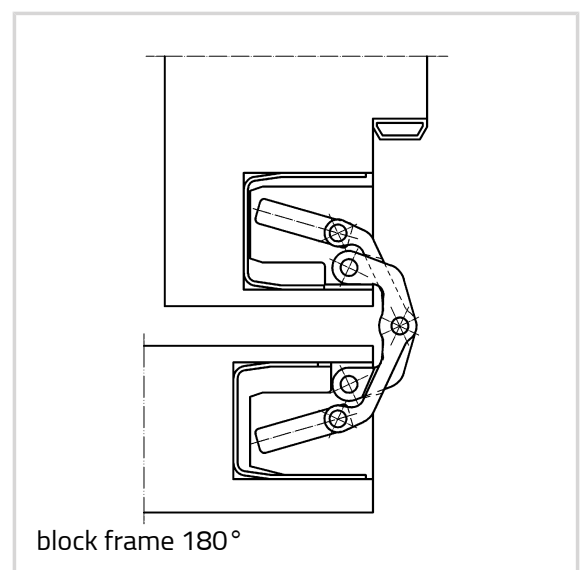

TECTUS - TE 340 3D

	(070)
OF-NR.	070
VPE	pack of 2
DIN	DIN right and left hand
Item No.	5 400605 0 07002
EAN	4015471106584

Finish(es)	RAL 9005 Matte Black (107)
OF-NR.	107
VPE	pack of 2
DIN	DIN right and left hand
Item No.	5 400605 0 10702
EAN	4015471106607

Finish(es)	Satin Chrome Look (F1) (124)
OF-NR.	124
VPE	pack of 2
DIN	DIN right and left hand
Item No.	5 400605 0 12402
EAN	4015471106614

Finish(es)	Satin Nickel Look (F2) (125)
OF-NR.	125
VPE	pack of 2
DIN	DIN right and left hand
Item No.	5 400605 0 12502
EAN	4015471106638

Finish(es)	Stainless Steel Look (SSL) (126)
OF-NR.	126
VPE	pack of 2
DIN	DIN right and left hand
Item No.	5 400605 0 12602
EAN	4015471106652

Finish(es)	Satin Nickel (144)
OF-NR.	144
VPE	pack of 2
DIN	DIN right and left hand
Item No.	5 400605 0 14402
EAN	4015471106669