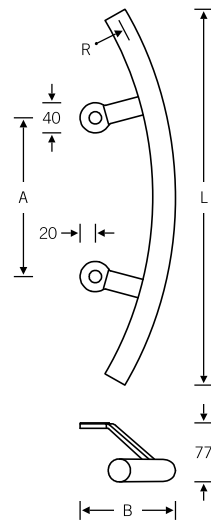

# Fittings for entrance doors

## Round door pull

- Aluminium
- Stainless steel
- Bronze

66 6674 ■

Product code	A	Ø	R	B	L
66 6674 021	210	30	485	126	497
66 6674 035	350	30	1420	123	742

M8 fixing

8a